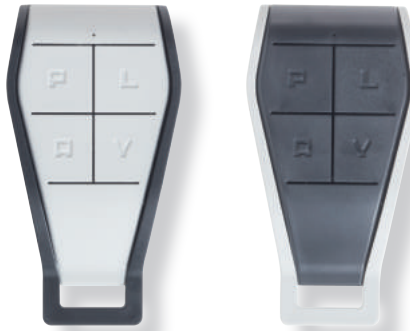

PLUS

Water resistant

Ergonomic, simple and modern design

Valuable materials and tidy details thanks to the new generation tri-injection molding process

Metal chromed insert

Different interchangeable colors

ILSUB
PC 1

ACCESSORIES

KRING
Key ring

PCS 10

PLAY

4 CHANNELS TRANSMITTER, 433 MHz

CODE

DESCRIPTION

KPLAY4R	4 channels, kit 2 transmitters in ABS, rolling code, inverted colours charcoal grey / light grey
KPLAY4F	4 channels, kit 2 transmitters in ABS, rolling code with on board receiver, inverted colours charcoal grey / light grey
KPLAY4N	4 channels, kit 2 transmitters in ABS, fix code copier, inverted colours charcoal grey / light grey

PLUS

New rolling code remote control with 4 channels

Simple, functional and ergonomic. Easy battery replacement

The new remote control enables the use of any Key Automation automation, pre-existing or new