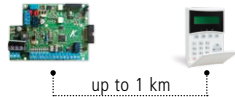

K Series

EN 50131 / GRADE 2 / CLASS 2

K4

- from 4 to **16** wired zones
- 64 wireless zones

K8

- from 8 to **32** wired zones
- 64 wireless zones

K8plus

- from 8 to **64** wired zones
- 64 wireless zones

GPRS/3G module

IP module

Multisplit zones
K4 - K8 (without expansions)

BUS line (4 wires) RS485

Hybrid system (wired and wireless input)

PSTN on board

CMS multiformat

- 1 zone with single / double / triple EOL
- 2 zones with tamper protection
- **3 zones**
- many other configurations

iOS / Android Application
AMCMANAGER

Settable by PC

The **K Series** are security control panels for building protection; hybrid system (wired and wireless input); EN 50131, Grade 2, Class 2 approved. The control panel is equipped of 4/8 zones, expandable to 16/64. It is possible to obtain more zones by double and triple EOL split line (K4-K8). K Series are able to notify one or more situations of ALARM, ROBBERY, TAMPERING and TROUBLE with different carriers: