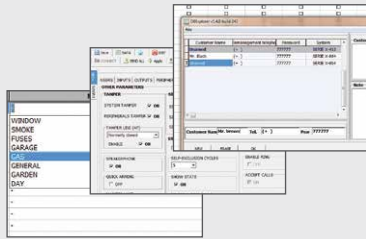

GPRS/3G module

IP module

Multisplit zones
K4 - K8 (without expansions)

BUS line (4 wires) RS485

Hybrid system (wired and wireless input)

PSTN on board

CMS multiformat

- 1 zone with single / double / triple EOL
- 2 zones with tamper protection
- **3 zones**
- many other configurations

iOS / Android Application
AMCMANAGER

Settable by PC

The **K Series** are security control panels for building protection; hybrid system (wired and wireless input); EN 50131, Grade 2, Class 2 approved. The control panel is equipped of 4/8 zones, expandable to 16/64. It is possible to obtain more zones by double and triple EOL split line (K4-K8). K Series are able to notify one or more situations of ALARM, ROBBERY, TAMPERING and TROUBLE with different carriers:

The panel can be controlled by new App AMC MANAGER (iOS / Android) with IP module and/or GPRS / 3G module. The programming can be made with keypad and/or PC software. The programming with software can be made remotely with IP module and/or GPRS / 3G module.