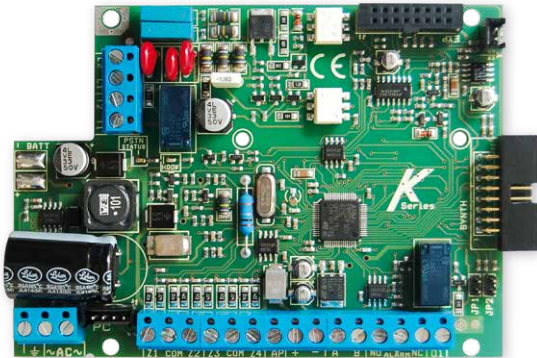

K Series

EN 50131 / GRADE 2 / CLASS 2

K4

- from 4 to **16** wired zones
- 64 wireless zones