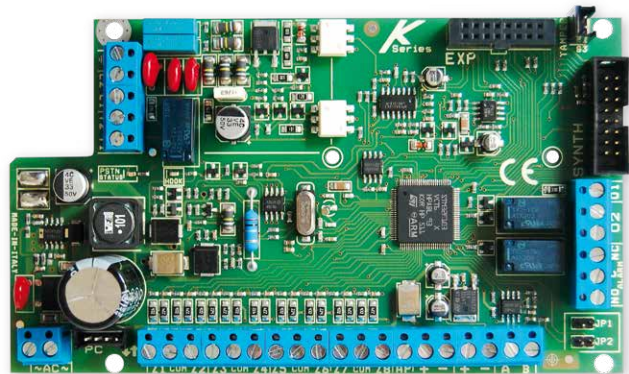

K8

- from 8 to **32** wired zones
- 64 wireless zones