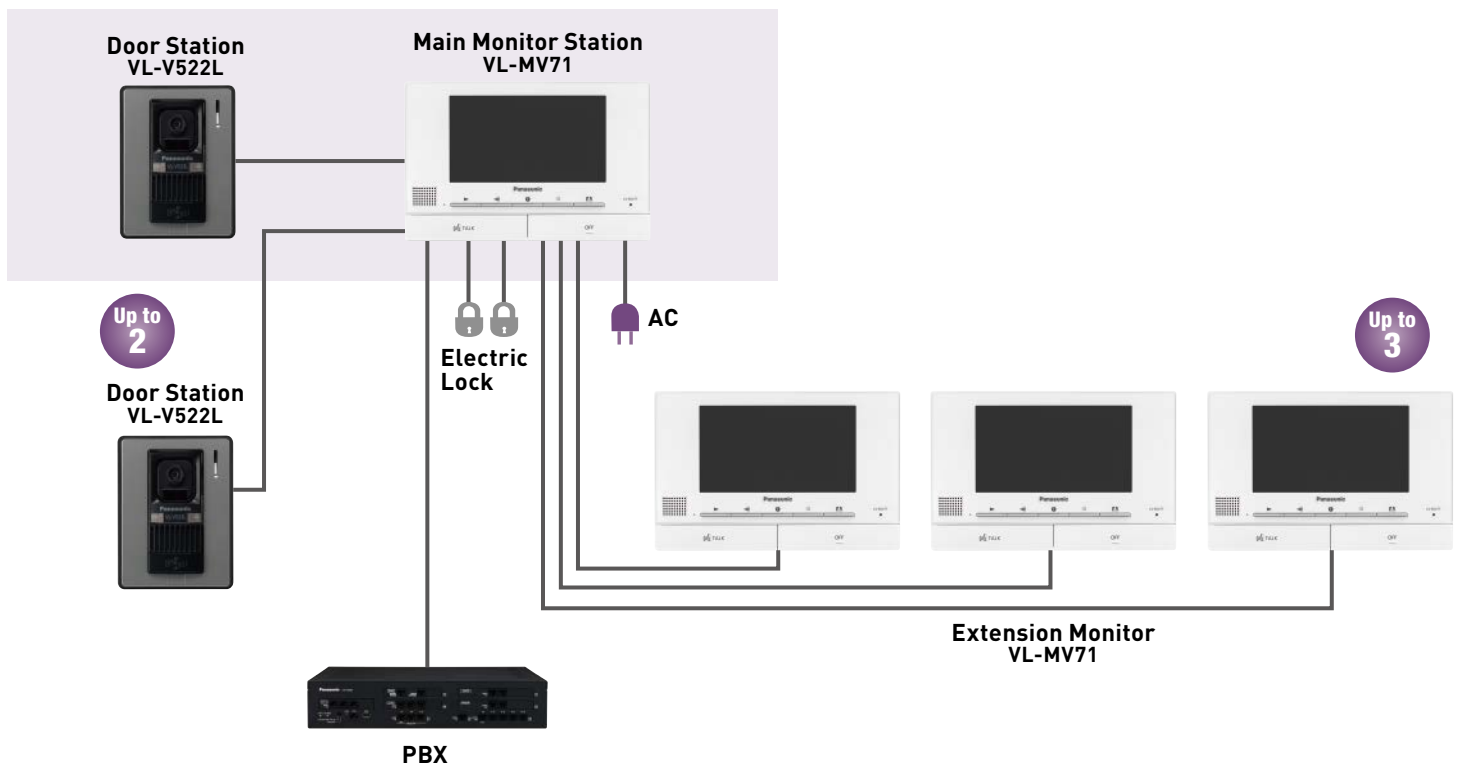

Highly Expandable

Up to 3 additional 7-inch monitors can be connected to the main monitor.

7-inch Screen, Colour LCD Monitor

Easy-to-see clear picture from the 7-inch wide colour LCD.

Picture Recording

(Up to 50 visitors (up to 8 still images per visitor))

VL-SV71

(Wireless monitors NOT supported)

Connection Overview

Specifications

- Main monitor / Extension monitor
7-inch wide colour WVGA (800x480 pixels)
- View angle: Horizontally: Approx. 87°
Vertically: Approx. 66°
- PBX can be connected
- Electric lock release support (Up to 2)
- Night vision, Voice changer

Lineup

Stylish Premium Wireless Model **VL-SWD501**

Door Station x 1, Main Monitor x 1,
Wireless Sub Monitor x 1

Smartphone Connect Model **VL-SVN511**

Door Station x 1, Main Monitor x 1

Highly Expandable Series **VL-SWD272**

Door Station x 1, Main Monitor x 1,
Wireless Sub Monitor x 1

Highly Expandable Series **VL-SVD272**

Door Station x 1, Main Monitor x 1
[\[Wireless monitors sold separately\]](#)

- The actual product may vary slightly from photograph.
- All pictures of the LCD display are simulated.
- Dimensions are approximate.
- Design and Specifications are subject to change without notice.
- These products may be subject to export control regulations.