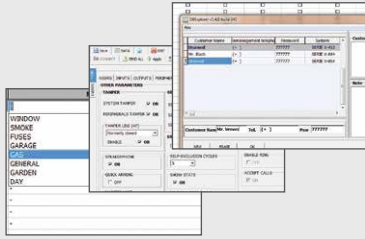

Settable by PC

Bidirectional wireless system

Radio range 1 km

Vectors: PSTN - IP - GPRS - 3G

Batteries included

BUS line (4 wires) RS485

Siren on board

Voice support

PSTN on board

CMS multiformat

Technical Features	
	XR800 / XR900
WIRELESS ZONES	64 zones
WIRED ZONES	2 on board - expandable to 10 (with expansions and keypads)
OUTPUTS	2 on board - expandable to 14 (with expansions and keypads)
USER CODE / TAG / REMOTE	64 users
AREAS	4
GROUPS	4
KEYPAD	2
TAG READER	4
LOG EVENTS	1000
PHONE NUMBERS	8 for SMS and private calls + 8 for CMS
CARRIERS	PSTN on board, GPRS/3G module, IP module
REMOTE MANAGEMENT IP - GPRS/3G	by app (iOS - Android)
REMOTE PROGRAMMING IP - GPRS/3G	by PC software
TIMERS	4 per day week

iOS / Android Application
AMCMANAGER