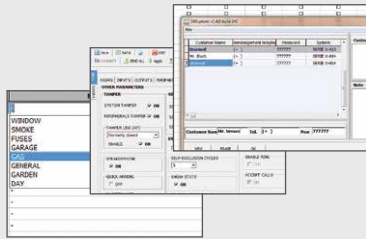

Settable by PC

Technical Features	
	X64
WIRED ZONES ON BOARD	8
WIRELESS DEVICES ON BOARD	32 devices 20 remote controls 4 sirens
WIRELESS / WIRED ZONES	64
OUTPUTS	2 on board expandable to 14 (with expansions and keypads)
USER CODE	64 users
AREAS	8
GROUPS	4
KEYPAD	8
TAG READER	8
LOG EVENTS	1000
PHONE NUMBERS	8 for SMS and private calls + 8 for CMS
CARRIERS	GPRS / 3G
REMOTE MANAGEMENT GPRS/3G	by app (iOS - Android)
REMOTE PROGRAMMING GPRS/3G	by PC software
TIMERS	8 per day week

The **X64** is security control panel for building protection; hybrid system (wired and wireless input). The control panel has audio support on board and it's equipped of 8 wired zones on board expandable to 64 with expansion module KX-in. The control panel has an integrated radio receiver on which it is possible to program 32 wireless devices, 20 remote controls and 4 wireless sirens. The control panel support 64 wireless devices. X64 is able to notify one or more situations of ALARM, ROBBERY, TAMPERING and TROUBLE with different carriers:

GPRS/3G

(voice call, SMS, Contact ID, DC09 IP protocol for Contact ID and SIA IP).

The panel can be controlled by new App AMC MANAGER (iOS / Android).

The programming can be made by keypad and/or PC software via USB cable and remotely via Cloud.

	2G	3G	3G	3G	AMC WIRELESS 868 MHz	AMC WIRELESS 916 MHz
GSM/GPRS/EDGE	850/900/1800/1900 MHz	900/1800 MHz	850/900/1800/1900 MHz	850/900/1800/1900 MHz		
UMTS/HSDPA		900/2100 MHz	850/1900 MHz	850(800)/2100 MHz		
Codes:						
X64-2E8	✓				✓	
X64-3E8		✓			✓	
X64-3A8			✓		✓	
X64-3J9				✓		✓