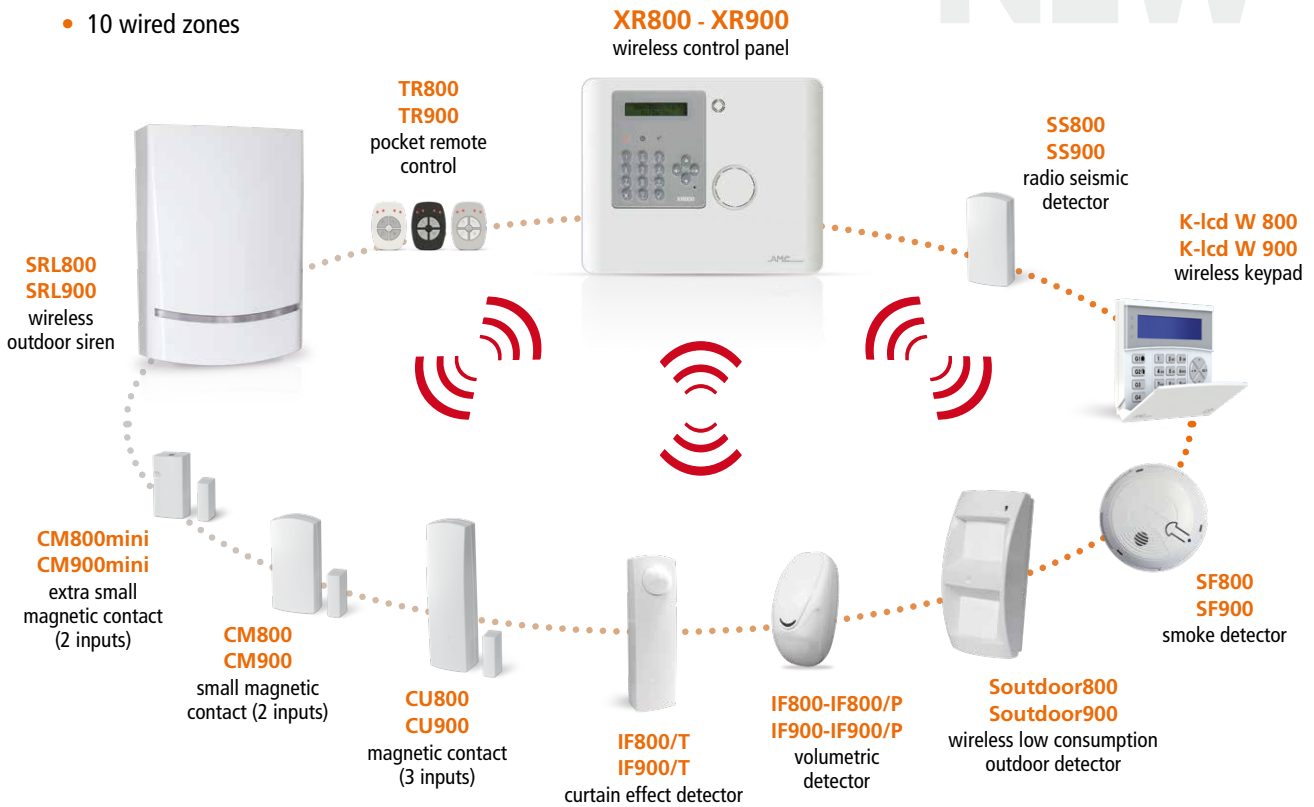

The **X64** is security control panel for building protection; hybrid system (wired and wireless input). The control panel has audio support on board and it's equipped of 8 wired zones on board expandable to 64 with expansion module KX-in. The control panel has an integrated radio receiver on which it is possible to program 32 wireless devices, 20 remote controls and 4 wireless sirens. The control panel support 64 wireless devices. X64 is able to notify one or more situations of ALARM, ROBBERY, TAMPERING and TROUBLE with different carriers:

**GPRS/3G**

(voice call, SMS, Contact ID, DC09 IP protocol for Contact ID and SIA IP).

The panel can be controlled by new App AMC MANAGER (iOS / Android).

The programming can be made by keypad and/or PC software via USB cable and remotely via Cloud.

## XR800 • 868 MHz

# NEW

- 64 wireless zones
- 10 wired zones

The **XR800** and **XR900** are new wireless control panels by AMC. The control panels are equipped of 64 wireless zones that are configured in different functions (alarm, robbery, smoke, detection, seismic). They are able to notify one or more situations of ALARM, ROBBERY, TAMPERING and TROUBLE with different carriers: