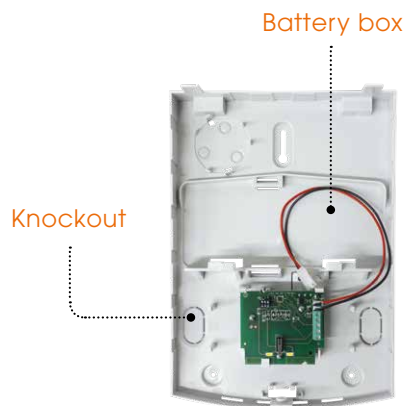

OUTDOOR SIRENS

ITALIAN
DESIGN

BLADE

EN 50131-4 / GRADE 2

Blade is a self powered siren, elegant and cool design, suitable for all installations need. This product is entirely made of polycarbonate. All models are equipped with anti-opening and back tamper switches; the sound power is given by piezoelectric buzzer.

Available Case colours: white / red

Available Flash colours: red / white / blue

Dimensions: W 210, H 295, D 70 mm

Technical Features			
	BLADE 01	BLADE 01 / S	BLADE 24
EN 50131-4 / GRADE 2	YES	-	-
SOUND POWER	100 dB at 1mt 85 dB at 3mt	100 dB at 1mt 85 dB at 3mt	100 dB at 1mt 85 dB at 3mt
WATCHDOG'S LED	YES	YES	YES
SYSTEM STATUS VISUALIZATION	-	YES	YES
ALARM'S MEMORY	-	YES	YES
SEPARATED TRIGGERS	-	YES	YES
WORKING WITHOUT BATTERY	-	YES	YES
ANTIOPENING TAMPER	YES	YES	YES
BACK TAMPER	YES	YES	YES
POWER SUPPLY	13.8 Vdc	13.8 Vdc	24 V

ORDER CODES:

BLADE01: white cover, red light

BLADE01-WW: white cover, white light

BLADE01-WB: white cover, blue light

BLADE01/S: white cover, red light

BLADE01/S-WW: white cover, white light

BLADE01/S-WB: white cover, blue light

Available Case colours: white / red

Available Flash colours: orange / blue / red

Dimensions: W 320, H 220, D 55 mm

Technical Features			
	ISIDE 130	ISIDE 140	ISIDE 140 / 24 V
EN 50131 - 4 / GRADE 2	-	YES	-
SOUND POWER	100dB at 1mt / 85dB at 3mt	100dB at 1mt / 85dB at 3mt	100dB at 1mt / 85dB at 3mt
BATTERY CHECK	-	YES	YES
LAMP CHECK	-	YES	YES
WATCHDOG'S LED	YES	YES	YES
SYSTEM STATUS VISUALIZATION	-	YES	YES
SYSTEM STATUS SOUND SIGNALLING	-	YES	YES
ALARM'S MEMORY	-	YES	YES
SEPARATED TRIGGERS	-	YES	YES
ANTIOPENING TAMPER	YES	YES	YES
BACK TAMPER	YES	YES	YES
POWER SUPPLY	13.8 Vdc	13.8 Vdc	24 V