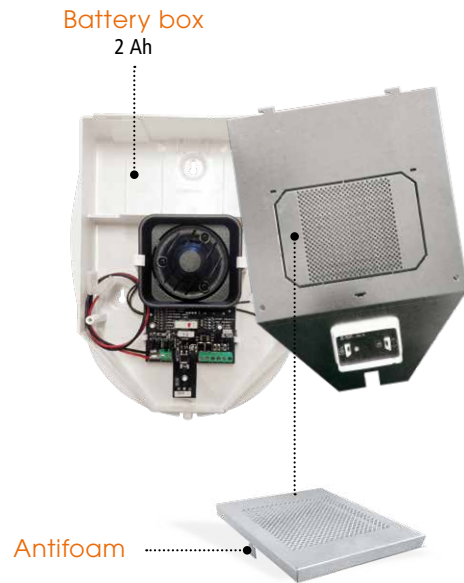

OUTDOOR SIRENS

ITALIAN
DESIGN

BLADE

EN 50131-4 / GRADE 2

Blade is a self powered siren, elegant and cool design, suitable for all installations need. This product is entirely made of polycarbonate. All models are equipped with anti-opening and back tamper switches; the sound power is given by piezoelectric buzzer.

Available Case colours: white / red

Available Flash colours: red / white / blue

Dimensions: W 210, H 295, D 70 mm

Technical Features			
	BLADE 01	BLADE 01 / S	BLADE 24
EN 50131-4 / GRADE 2	YES	-	-
SOUND POWER	100 dB at 1mt 85 dB at 3mt	100 dB at 1mt 85 dB at 3mt	100 dB at 1mt 85 dB at 3mt
WATCHDOG'S LED	YES	YES	YES
SYSTEM STATUS VISUALIZATION	-	YES	YES
ALARM'S MEMORY	-	YES	YES
SEPARATED TRIGGERS	-	YES	YES
WORKING WITHOUT BATTERY	-	YES	YES
ANTIOPENING TAMPER	YES	YES	YES
BACK TAMPER	YES	YES	YES
POWER SUPPLY	13.8 Vdc	13.8 Vdc	24 V

ORDER CODES:

BLADE01: white cover, red light

BLADE01-WW: white cover, white light

BLADE01-WB: white cover, blue light

BLADE01/S: white cover, red light

BLADE01/S-WW: white cover, white light

BLADE01/S-WB: white cover, blue light

BLADE24: red cover, red light

BLADE24-RW: red cover, white light

BLADE24-RB: red cover, blue light

SR Series

EN 50131-4 / GRADE 2

SR Series sirens are available in 2 different versions: SR136 and SR135 FIRE / 24 V. Outdoor sirens are auto-supplied, with 2Ah battery's housing. All models are equipped with anti-opening and back tamper switches.